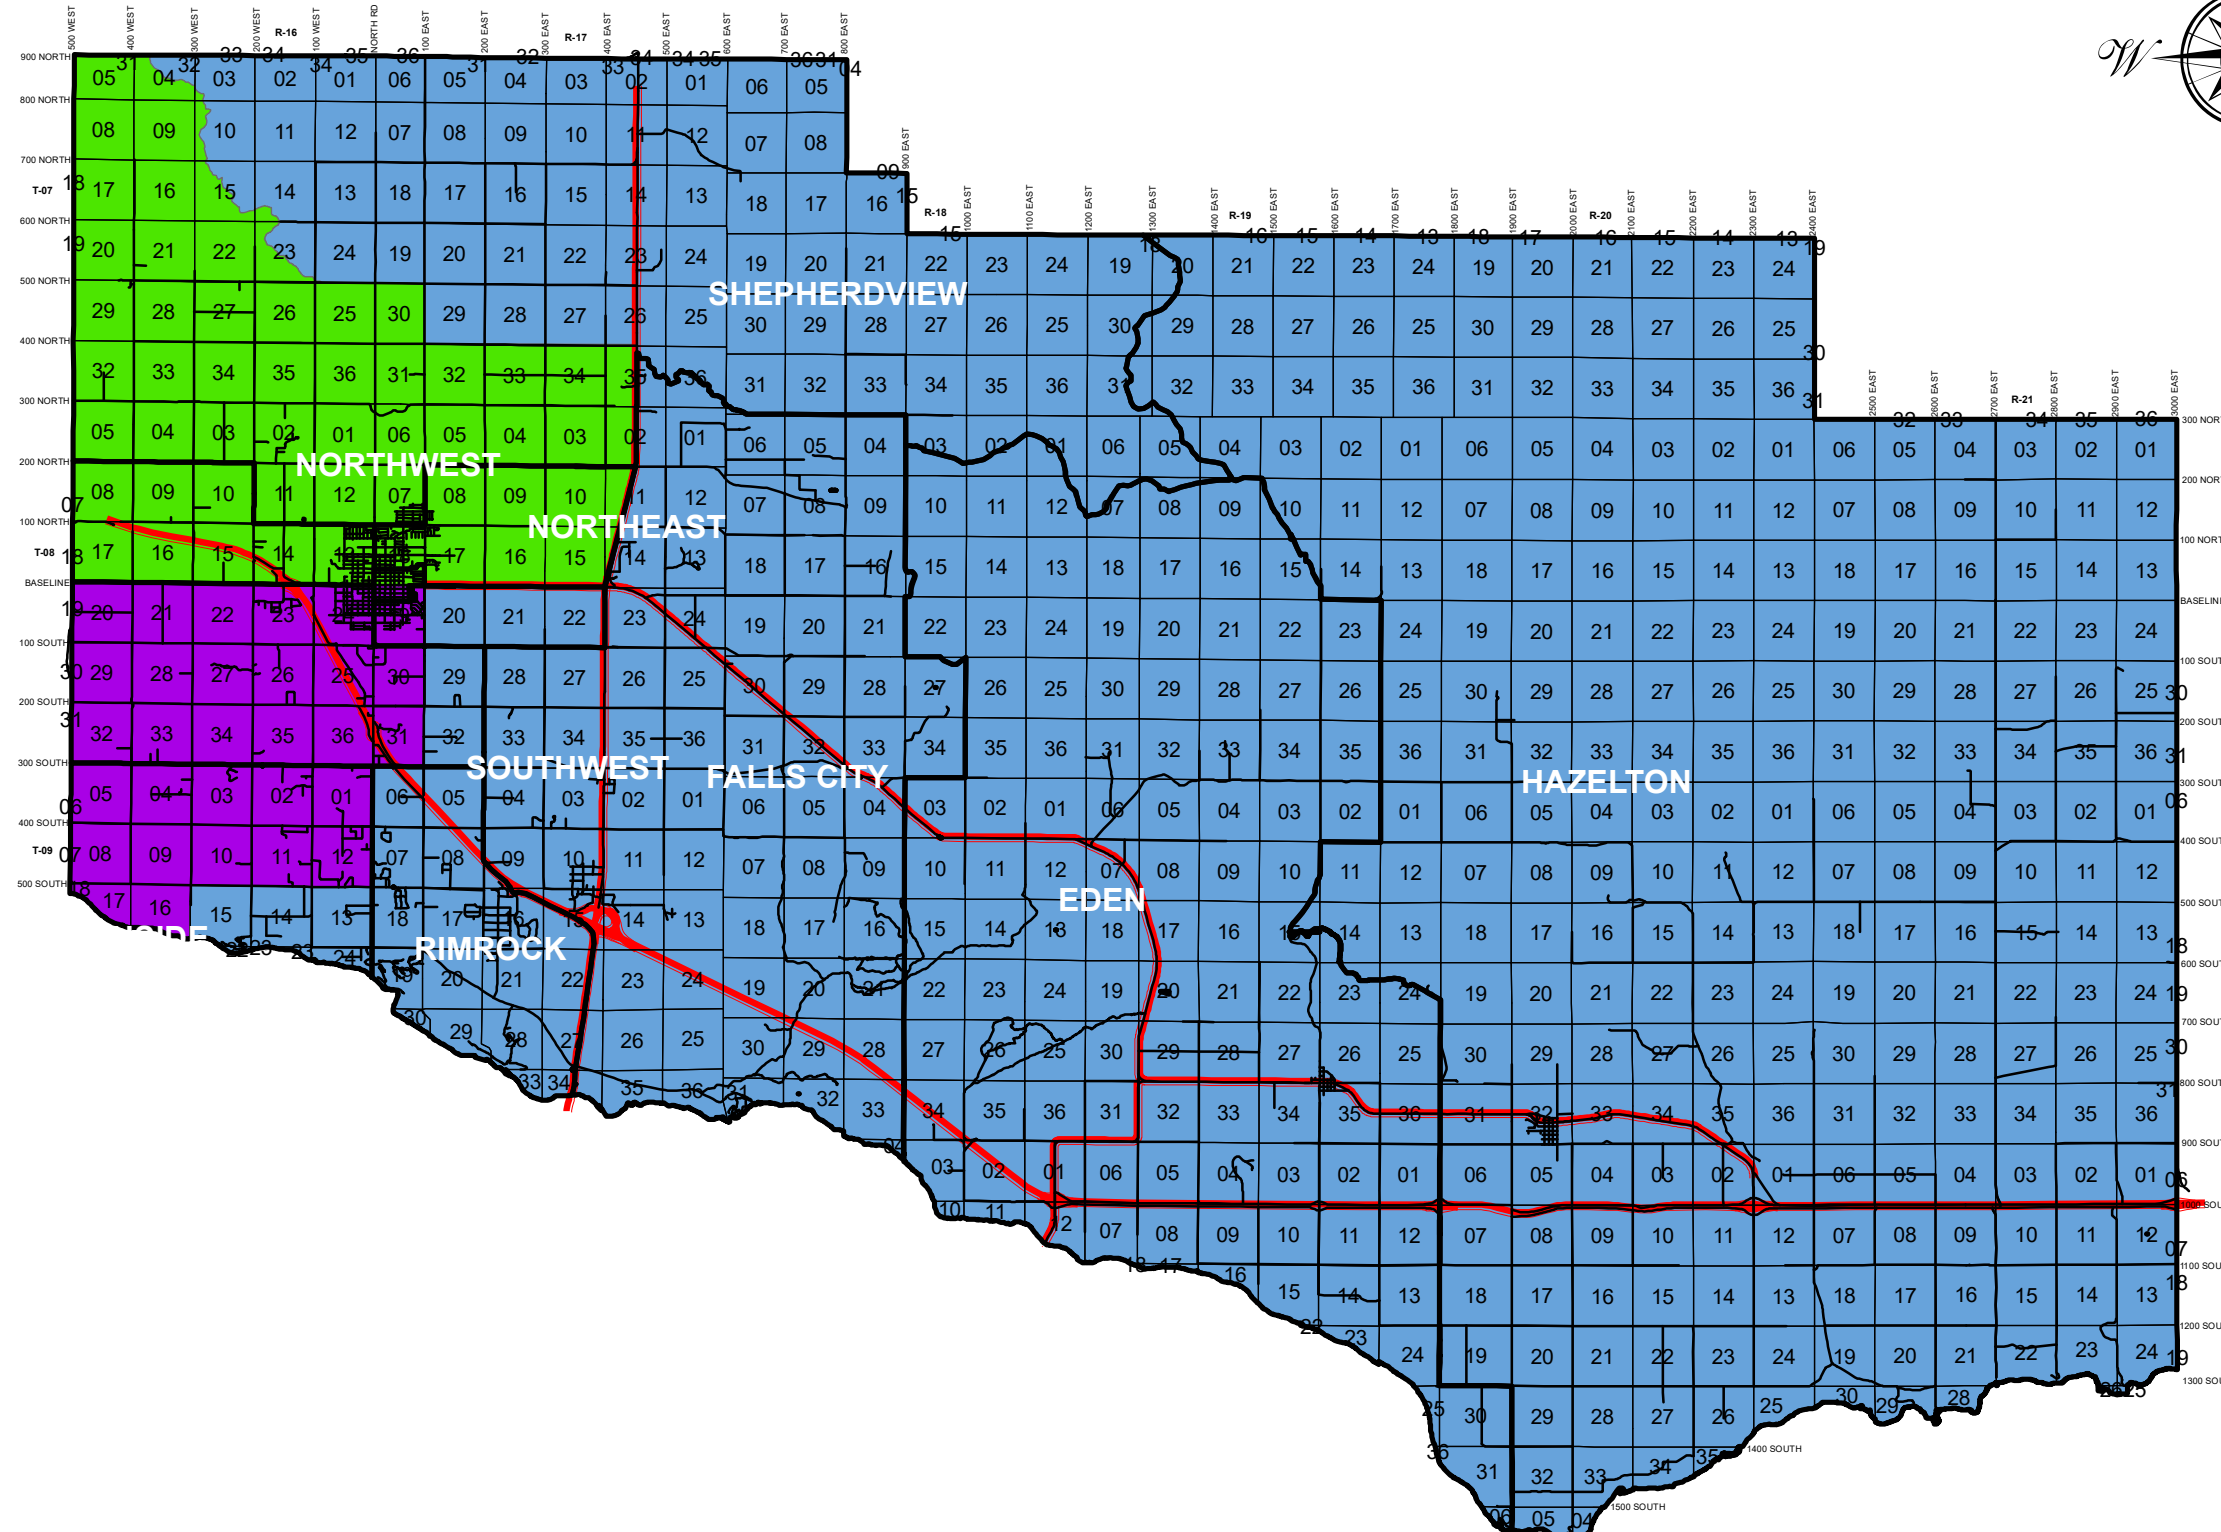

Jerome County Commissioners Districts

**Jerome County
State of Idaho**

Legend

- COMMISSONERDIST**
- DISTRICT #1
 - DISTRICT #2
 - DISTRICT #3

This map is a graphic depiction only. Exact boundaries are defined in the legal descriptions located at the Jerome County Clerk's Office Jerome, Idaho

Created by Mark Reyes
Jerome County GIS Department
Print Date: February 2019
CountyComissionersMap2.mxd